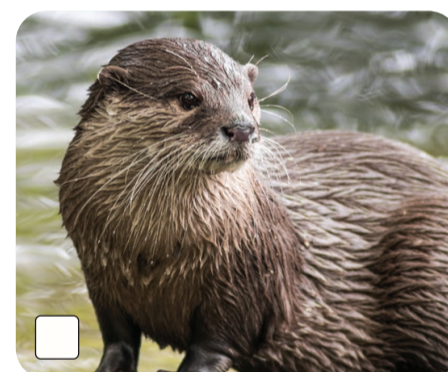

WILD MAMMALS

20 BRITISH LAND MAMMALS TO LOOK OUT FOR & IDENTIFY

Badger

Fallow Deer

Muntjac Deer (small with facial lines & short tail)

Red Deer

Roe Deer (white chin, white rump, no tail)

Dormouse

Fox

Hare (much longer legs & ears than a rabbit)

Hedgehog

Mole

Mouse

Otter

Rabbit

Rat (much larger than a mouse)

Shrew

Grey Squirrel

Red Squirrel

Stoat (black tip to tail)

Vole

Weasel (tail all brown)