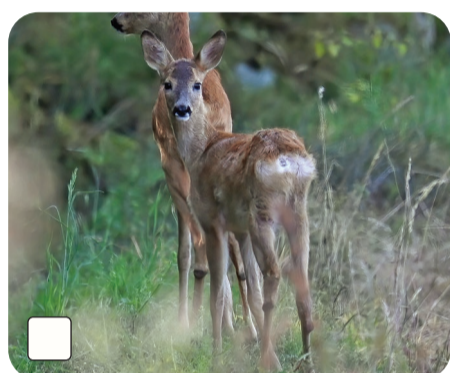

WILD MAMMALS

20 BRITISH LAND MAMMALS TO LOOK OUT FOR & IDENTIFY

Badger

Fallow Deer

Muntjac Deer (small with facial lines & short tail)

Red Deer

Roe Deer (white chin, white rump, no tail)

Dormouse

Fox

Hare (much longer legs & ears than a rabbit)

Hedgehog

Mole

Mouse

Otter

Rabbit

Rat (much larger than a mouse)

Shrew

Grey Squirrel

Red Squirrel

Stoat (black tip to tail)

Vole

Weasel (tail all brown)