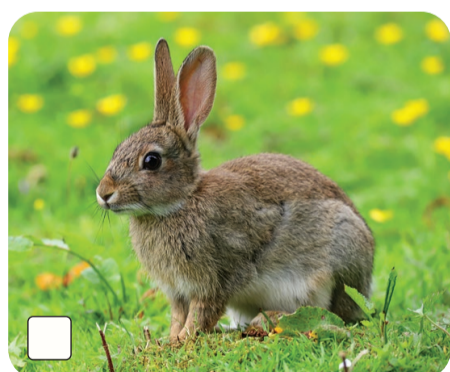

WILD MAMMALS

20 BRITISH LAND MAMMALS TO LOOK OUT FOR & IDENTIFY

Badger

Fallow Deer

Muntjac Deer (small with facial lines & short tail)

Red Deer

Roe Deer (white chin, white rump, no tail)

Dormouse

Fox

Hare (much longer legs & ears than a rabbit)

Hedgehog

Mole

Mouse

Otter

Rabbit

Rat (much larger than a mouse)

Shrew

Grey Squirrel

Red Squirrel

Stoat (black tip to tail)

Vole

Weasel (tail all brown)